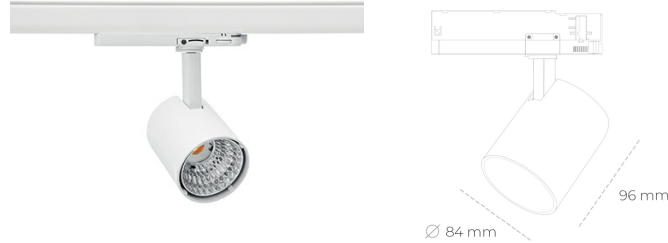

SPOTLIGHT LIDER G 927 14W 38° WHITE | ON/OFF

Article number: N008-K0003-RF927-H5-M38-ZE53_350-S2-###

LED	COB
Light colour	2700 [K]
CRI	80
Led chip flux	1555 [lm]
Luminous flux	1399 [lm]
System power	14 [W]
Luminaire Efficiency	100 [lm/W]
Beam angle	38°
Controller	ON/OFF
MacAdam	3 SDCM

Spotlight LED

Compact track mounted LED spotlight. Aluminium housing. Available in white, black and grey. Any RAL palette colour available on enquiry. Reflector beams available: 15°, 23°, 38°, 45° and 60°. Maximum power is 25W

LUMINAIRE

Weight	0.69 [kg]
Protection rating IP , IK , class	IP 20, IK 01,
Luminaire colour	WHITE
Cover	Plastic
Operating voltage	220-240V 50-60Hz

Note: All data are typical values. Tolerance of measurements +/-10%
System features may change with product improvements due to technical advances.