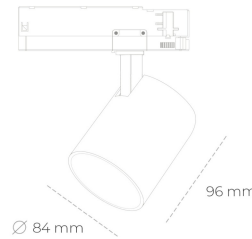

SPOTLIGHT LIDER G 927 10W 15° WHITE | ON/OFF

Article number: N008-K0003-RF927-H5-M15-ZE63_250-S2-###

LED	COB
Light colour	2700 [K]
CRI	80
Led chip flux	1111 [lm]
Luminous flux	999 [lm]
System power	10 [W]
Luminaire Efficiency	100 [lm/W]
Beam angle	15°
Controller	ON/OFF
MacAdam	3 SDCM

Spotlight LED

Compact track mounted LED spotlight. Aluminium housing. Available in white, black and grey. Any RAL palette colour available on enquiry. Reflector beams available: 15°, 23°, 38°, 45° and 60°. Maximum power is 25W

LUMINAIRE

Weight	0.69 [kg]
Protection rating IP , IK , class	IP 20, IK 01,
Luminaire colour	WHITE
Cover	Plastic
Operating voltage	220-240V 50-60Hz

Note: All data are typical values. Tolerance of measurements +/-10%
System features may change with product improvements due to technical advances.