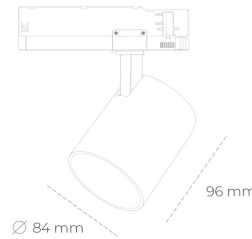

SPOTLIGHT LIDER G 850 25W 38° WHITE | ON/OFF

Article number: N008-K0003-RF850-H5-M38-ZE53_650-S2-###

LED	COB
Light colour	5000 [K]
CRI	80
Led chip flux	3764 [lm]
Luminous flux	3387 [lm]
System power	25 [W]
Luminaire Efficiency	135 [lm/W]
Beam angle	38°
Controller	ON/OFF
MacAdam	3 SDCM

Spotlight LED

Compact track mounted LED spotlight. Aluminium housing. Available in white, black and grey. Any RAL palette colour available on enquiry. Reflector beams available: 15°, 23°, 38°, 45° and 60°. Maximum power is 25W

LUMINAIRE

Weight	0.69 [kg]
Protection rating IP , IK , class	IP 20, IK 01,
Luminaire colour	WHITE
Cover	Plastic
Operating voltage	220-240V 50-60Hz

Note: All data are typical values. Tolerance of measurements +/-10%
System features may change with product improvements due to technical advances.