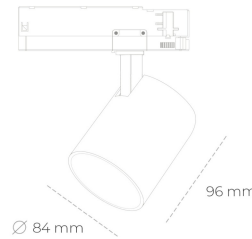

# SPOTLIGHT LIDER G 850 14W 15° WHITE | ON/OFF

Article number: N008-K0003-RF850-H5-M15-ZE53\_350-S2-###

LED	COB
Light colour	5000 [K]
CRI	80
Led chip flux	2027 [lm]
Luminous flux	1824 [lm]
System power	14 [W]
Luminaire Efficiency	130 [lm/W]
Beam angle	15°
Controller	ON/OFF
MacAdam	3 SDCM

## Spotlight LED

Compact track mounted LED spotlight. Aluminium housing. Available in white, black and grey. Any RAL palette colour available on enquiry. Reflector beams available: 15°, 23°, 38°, 45° and 60°. Maximum power is 25W

## LUMINAIRE

Weight	0.69 [kg]
Protection rating IP , IK , class	IP 20, IK 01,
Luminaire colour	WHITE
Cover	Plastic
Operating voltage	220-240V 50-60Hz

Note: All data are typical values. Tolerance of measurements +/-10%  
System features may change with product improvements due to technical advances.