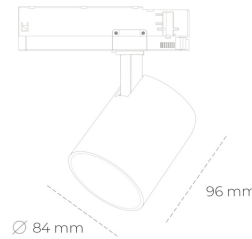

# SPOTLIGHT LIDER G 840 14W 23° WHITE | ON/OFF

Article number: N008-K0003-RF840-H5-M23-ZE53\_350-S2-###

LED	COB
Light colour	4000 [K]
CRI	80
Led chip flux	1987 [lm]
Luminous flux	1788 [lm]
System power	14 [W]
Luminaire Efficiency	128 [lm/W]
Beam angle	23°
Controller	ON/OFF
MacAdam	3 SDCM

## Spotlight LED

Compact track mounted LED spotlight. Aluminium housing. Available in white, black and grey. Any RAL palette colour available on enquiry. Reflector beams available: 15°, 23°, 38°, 45° and 60°. Maximum power is 25W

## LUMINAIRE

Weight	0.69 [kg]
Protection rating IP , IK , class	IP 20, IK 01,
Luminaire colour	WHITE
Cover	Plastic
Operating voltage	220-240V 50-60Hz

Note: All data are typical values. Tolerance of measurements +/-10%  
System features may change with product improvements due to technical advances.