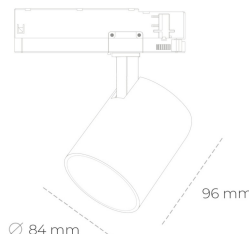

SPOTLIGHT LIDER G 835 23W 60° WHITE | ON/OFF

Article number: N008-K0003-RF835-H5-M60-ZE53_600-S2-###

| | |
|----------------------|------------|
| LED | COB |
| Light colour | 3500 [K] |
| CRI | 80 |
| Led chip flux | 3340 [lm] |
| Luminous flux | 3006 [lm] |
| System power | 23 [W] |
| Luminaire Efficiency | 131 [lm/W] |
| Beam angle | 60° |
| Controller | ON/OFF |
| MacAdam | 3 SDCM |

Spotlight LED

Compact track mounted LED spotlight. Aluminium housing. Available in white, black and grey. Any RAL palette colour available on enquiry. Reflector beams available: 15°, 23°, 38°, 45° and 60°. Maximum power is 25W

LUMINAIRE

| | |
|-----------------------------------|------------------|
| Weight | 0.69 [kg] |
| Protection rating IP , IK , class | IP 20, IK 01, |
| Luminaire colour | WHITE |
| Cover | Plastic |
| Operating voltage | 220-240V 50-60Hz |