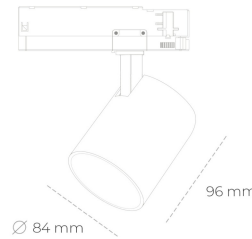

# SPOTLIGHT LIDER G 835 19W 60° WHITE | ON/OFF

Article number: N008-K0003-RF835-H5-M60-ZE53\_500-S2-###

LED	COB
Light colour	3500 [K]
CRI	80
Led chip flux	2783 [lm]
Luminous flux	2504 [lm]
System power	19 [W]
Luminaire Efficiency	132 [lm/W]
Beam angle	60°
Controller	ON/OFF
MacAdam	3 SDCM

### Spotlight LED

Compact track mounted LED spotlight. Aluminium housing. Available in white, black and grey. Any RAL palette colour available on enquiry. Reflector beams available: 15°, 23°, 38°, 45° and 60°. Maximum power is 25W

### LUMINAIRE

Weight	0.69 [kg]
Protection rating IP , IK , class	IP 20, IK 01,
Luminaire colour	WHITE
Cover	Plastic
Operating voltage	220-240V 50-60Hz

Note: All data are typical values. Tolerance of measurements +/-10%  
System features may change with product improvements due to technical advances.