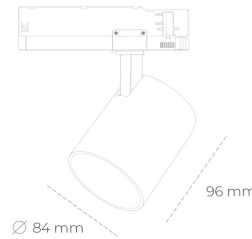

# SPOTLIGHT LIDER G 835 14W 38° WHITE | ON/OFF

Article number: N008-K0003-RF835-H5-M38-ZE53\_350-S2-###

LED	COB
Light colour	3500 [K]
CRI	80
Led chip flux	1948 [lm]
Luminous flux	1753 [lm]
System power	14 [W]
Luminaire Efficiency	125 [lm/W]
Beam angle	38°
Controller	ON/OFF
MacAdam	3 SDCM

### Spotlight LED

Compact track mounted LED spotlight. Aluminium housing. Available in white, black and grey. Any RAL palette colour available on enquiry. Reflector beams available: 15°, 23°, 38°, 45° and 60°. Maximum power is 25W

### LUMINAIRE

Weight	0.69 [kg]
Protection rating IP , IK , class	IP 20, IK 01,
Luminaire colour	WHITE
Cover	Plastic
Operating voltage	220-240V 50-60Hz

Note: All data are typical values. Tolerance of measurements +/-10%  
System features may change with product improvements due to technical advances.