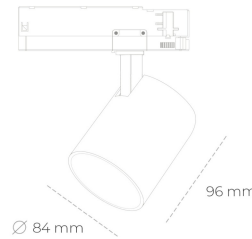

# SPOTLIGHT LIDER G 835 14W 23° WHITE | ON/OFF

Article number: N008-K0003-RF835-H5-M23-ZE53\_350-S2-###

LED	COB
Light colour	3500 [K]
CRI	80
Led chip flux	1948 [lm]
Luminous flux	1753 [lm]
System power	14 [W]
Luminaire Efficiency	125 [lm/W]
Beam angle	23°
Controller	ON/OFF
MacAdam	3 SDCM

## Spotlight LED

Compact track mounted LED spotlight. Aluminium housing. Available in white, black and grey. Any RAL palette colour available on enquiry. Reflector beams available: 15°, 23°, 38°, 45° and 60°. Maximum power is 25W

## LUMINAIRE

Weight	0.69 [kg]
Protection rating IP , IK , class	IP 20, IK 01,
Luminaire colour	WHITE
Cover	Plastic
Operating voltage	220-240V 50-60Hz

Note: All data are typical values. Tolerance of measurements +/-10%  
System features may change with product improvements due to technical advances.