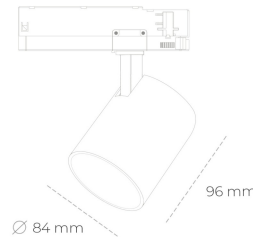

# SPOTLIGHT LIDER G 830 23W 23° WHITE | ON/OFF

Article number: N008-K0003-RF830-H5-M23-ZE53\_600-S2-###

LED	COB
Light colour	3000 [K]
CRI	80
Led chip flux	3266 [lm]
Luminous flux	2939 [lm]
System power	23 [W]
Luminaire Efficiency	128 [lm/W]
Beam angle	23°
Controller	ON/OFF
MacAdam	3 SDCM

## Spotlight LED

Compact track mounted LED spotlight. Aluminium housing. Available in white, black and grey. Any RAL palette colour available on enquiry. Reflector beams available: 15°, 23°, 38°, 45° and 60°. Maximum power is 25W

## LUMINAIRE

Weight	0.69 [kg]
Protection rating IP , IK , class	IP 20, IK 01,
Luminaire colour	WHITE
Cover	Plastic
Operating voltage	220-240V 50-60Hz

Note: All data are typical values. Tolerance of measurements +/-10%  
System features may change with product improvements due to technical advances.