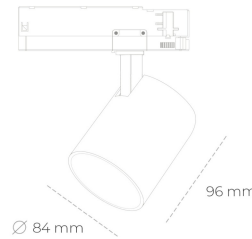

SPOTLIGHT LIDER G 830 23W 15° WHITE | ON/OFF

Article number: N008-K0003-RF830-H5-M15-ZE53_600-S2-###

LED	COB
Light colour	3000 [K]
CRI	80
Led chip flux	3266 [lm]
Luminous flux	2939 [lm]
System power	23 [W]
Luminaire Efficiency	128 [lm/W]
Beam angle	15°
Controller	ON/OFF
MacAdam	3 SDCM

Spotlight LED

Compact track mounted LED spotlight. Aluminium housing. Available in white, black and grey. Any RAL palette colour available on enquiry. Reflector beams available: 15°, 23°, 38°, 45° and 60°. Maximum power is 25W

LUMINAIRE

Weight	0.69 [kg]
Protection rating IP , IK , class	IP 20, IK 01,
Luminaire colour	WHITE
Cover	Plastic
Operating voltage	220-240V 50-60Hz

Note: All data are typical values. Tolerance of measurements +/-10%
System features may change with product improvements due to technical advances.