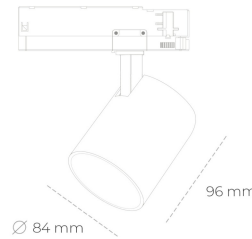

SPOTLIGHT LIDER G 827 25W 45° WHITE | ON/OFF

Article number: N008-K0003-RF827-H5-M45-ZE53_650-S2-###

| | |
|----------------------|------------|
| LED | COB |
| Light colour | 2700 [K] |
| CRI | 80 |
| Led chip flux | 3502 [lm] |
| Luminous flux | 3151 [lm] |
| System power | 25 [W] |
| Luminaire Efficiency | 126 [lm/W] |
| Beam angle | 45° |
| Controller | ON/OFF |
| MacAdam | 3 SDCM |

Spotlight LED

Compact track mounted LED spotlight. Aluminium housing. Available in white, black and grey. Any RAL palette colour available on enquiry. Reflector beams available: 15°, 23°, 38°, 45° and 60°. Maximum power is 25W

LUMINAIRE

| | |
|-----------------------------------|------------------|
| Weight | 0.69 [kg] |
| Protection rating IP , IK , class | IP 20, IK 01, |
| Luminaire colour | WHITE |
| Cover | Plastic |
| Operating voltage | 220-240V 50-60Hz |