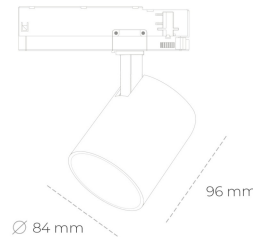

SPOTLIGHT LIDER G 930 19W 60° WHITE CRI97 ON/OFF

Article number: N008-K0003-HI930-H5-M60-ZE53_500-S2-###

LED	COB
Light colour	3000 [K] CRI97
CRI	90
Led chip flux	2199 [lm]
Luminous flux	1979 [lm]
System power	19 [W]
Luminaire Efficiency	104 [lm/W]
Beam angle	60°
Controller	ON/OFF
MacAdam	3 SDCM

Spotlight LED

Compact track mounted LED spotlight. Aluminium housing. Available in white, black and grey. Any RAL palette colour available on enquiry. Reflector beams available: 15°, 23°, 38°, 45° and 60°. Maximum power is 25W

LUMINAIRE

Weight	0.69 [kg]
Protection rating IP , IK , class	IP 20, IK 01,
Luminaire colour	WHITE
Cover	Plastic
Operating voltage	220-240V 50-60Hz

Note: All data are typical values. Tolerance of measurements +/-10%
System features may change with product improvements due to technical advances.