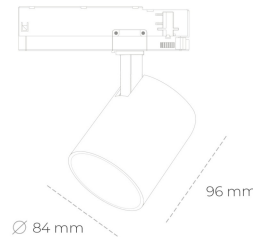

SPOTLIGHT LIDER G 930 10W 60° WHITE HI EFFICIENT ON/OFF

Article number: N008-K0003-BB930-H5-M60-ZE63_250-S2-###

LED	COB
Light colour	3000 [K] HI EFFICIENT
CRI	90
Led chip flux	1623 [lm]
Luminous flux	1460 [lm]
System power	10 [W]
Luminaire Efficiency	146 [lm/W]
Beam angle	60°
Controller	ON/OFF
MacAdam	3 SDCM

Spotlight LED

Compact track mounted LED spotlight. Aluminium housing. Available in white, black and grey. Any RAL palette colour available on enquiry. Reflector beams available: 15°, 23°, 38°, 45° and 60°. Maximum power is 25W

LUMINAIRE

Weight	0.69 [kg]
Protection rating IP , IK , class	IP 20, IK 01,
Luminaire colour	WHITE
Cover	Plastic
Operating voltage	220-240V 50-60Hz

Note: All data are typical values. Tolerance of measurements +/-10%
System features may change with product improvements due to technical advances.