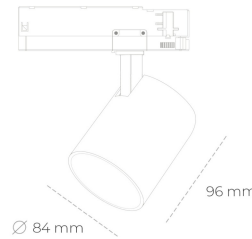

# SPOTLIGHT LIDER G 825 23W 38° BLACK BREAD ON/OFF

Article number: N008-K0002-VF825-H5-M38-ZE52\_600-S2-###

LED	COB
Light colour	2500 [K] BREAD
CRI	80
Led chip flux	2808 [lm]
Luminous flux	2527 [lm]
System power	23 [W]
Luminaire Efficiency	110 [lm/W]
Beam angle	38°
Controller	ON/OFF
MacAdam	3 SDCM

### Spotlight LED

Compact track mounted LED spotlight. Aluminium housing. Available in white, black and grey. Any RAL palette colour available on enquiry. Reflector beams available: 15°, 23°, 38°, 45° and 60°. Maximum power is 25W

### LUMINAIRE

Weight	0.69 [kg]
Protection rating IP , IK , class	IP 20, IK 01,
Luminaire colour	BLACK
Cover	Plastic
Operating voltage	220-240V 50-60Hz

Note: All data are typical values. Tolerance of measurements +/-10%  
System features may change with product improvements due to technical advances.