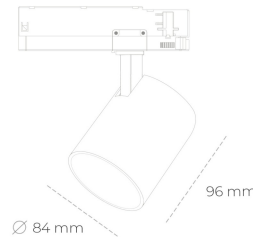

SPOTLIGHT LIDER G 825 14W 38° BLACK BREAD ON/OFF

Article number: N008-K0002-VF825-H5-M38-ZE52_350-S2-###

LED	COB
Light colour	2500 [K] BREAD
CRI	80
Led chip flux	1674 [lm]
Luminous flux	1506 [lm]
System power	14 [W]
Luminaire Efficiency	108 [lm/W]
Beam angle	38°
Controller	ON/OFF
MacAdam	3 SDCM

Spotlight LED

Compact track mounted LED spotlight. Aluminium housing. Available in white, black and grey. Any RAL palette colour available on enquiry. Reflector beams available: 15°, 23°, 38°, 45° and 60°. Maximum power is 25W

LUMINAIRE

Weight	0.69 [kg]
Protection rating IP , IK , class	IP 20, IK 01,
Luminaire colour	BLACK
Cover	Plastic
Operating voltage	220-240V 50-60Hz

Note: All data are typical values. Tolerance of measurements +/-10%
System features may change with product improvements due to technical advances.