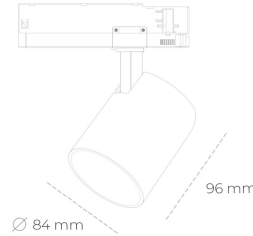

SPOTLIGHT LIDER G 820 25W 60° BLACK MEAT PINK ON/OFF

Article number: N008-K0002-VE820-H5-M60-ZE52_650-S2-###

LED	COB
Light colour	2000 [K] MEAT PINK
CRI	80
Led chip flux	2181 [lm]
Luminous flux	1962 [lm]
System power	25 [W]
Luminaire Efficiency	78 [lm/W]
Beam angle	60°
Controller	ON/OFF
MacAdam	3 SDCM

Spotlight LED

Compact track mounted LED spotlight. Aluminium housing. Available in white, black and grey. Any RAL palette colour available on enquiry. Reflector beams available: 15°, 23°, 38°, 45° and 60°. Maximum power is 25W

LUMINAIRE

Weight	0.69 [kg]
Protection rating IP , IK , class	IP 20, IK 01,
Luminaire colour	BLACK
Cover	Plastic
Operating voltage	220-240V 50-60Hz

Note: All data are typical values. Tolerance of measurements +/-10%
System features may change with product improvements due to technical advances.