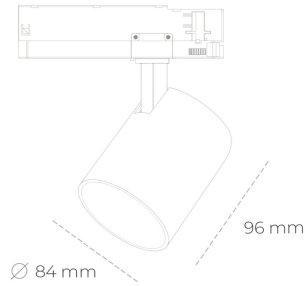

SPOTLIGHT LIDER G 820 21W 45° BLACK MEAT PINK ON/OFF

Article number: N008-K0002-VE820-H5-M45-ZE52_550-S2-###

LED	COB
Light colour	2000 [K] MEAT PINK
CRI	80
Led chip flux	1845 [lm]
Luminous flux	1660 [lm]
System power	21 [W]
Luminaire Efficiency	79 [lm/W]
Beam angle	45°
Controller	ON/OFF
MacAdam	3 SDCM

Spotlight LED

Compact track mounted LED spotlight. Aluminium housing. Available in white, black and grey. Any RAL palette colour available on enquiry. Reflector beams available: 15°, 23°, 38°, 45° and 60°. Maximum power is 25W

LUMINAIRE

Weight	0,69 [kg]
Protection rating IP , IK , class	IP 20, IK 1,
Luminaire colour	BLACK
Cover	Plastic
Operating voltage	220-240V 50-60Hz

Note: All data are typical values. Tolerance of measurements +/-10% System features may change with product improvements due to technical advances.