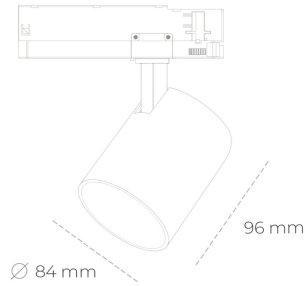

SPOTLIGHT LIDER G 820 23W 38° BLACK MEAT PINK ON/OFF

Article number: N008-K0002-VE820-H5-M38-ZE52_600-S2-###

LED	COB
Light colour	2000 [K] MEAT PINK
CRI	80
Led chip flux	2013 [lm]
Luminous flux	1811 [lm]
System power	23 [W]
Luminaire Efficiency	79 [lm/W]
Beam angle	38°
Controller	ON/OFF
MacAdam	3 SDCM

Spotlight LED

Compact track mounted LED spotlight. Aluminium housing. Available in white, black and grey. Any RAL palette colour available on enquiry. Reflector beams available: 15°, 23°, 38°, 45° and 60°. Maximum power is 25W

LUMINAIRE

Weight	0,69 [kg]
Protection rating IP , IK , class	IP 20, IK 1,
Luminaire colour	BLACK
Cover	Plastic
Operating voltage	220-240V 50-60Hz

Note: All data are typical values. Tolerance of measurements +/-10% System features may change with product improvements due to technical advances.