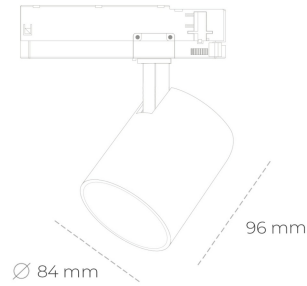

SPOTLIGHT LIDER G 820 10W 23° BLACK MEAT PINK ON/OFF

Article number: N008-K0002-VE820-H5-M23-ZE62_250-S2-###

LED	COB
Light colour	2000 [K] MEAT PINK
CRI	80
Led chip flux	895 [lm]
Luminous flux	805 [lm]
System power	10 [W]
Luminaire Efficiency	81 [lm/W]
Beam angle	23°
Controller	ON/OFF
MacAdam	3 SDCM

Spotlight LED

Compact track mounted LED spotlight. Aluminium housing. Available in white, black and grey. Any RAL palette colour available on enquiry. Reflector beams available: 15°, 23°, 38°, 45° and 60°. Maximum power is 25W

LUMINAIRE

Weight	0,69 [kg]
Protection rating IP , IK , class	IP 20, IK 1,
Luminaire colour	BLACK
Cover	Plastic
Operating voltage	220-240V 50-60Hz

Note: All data are typical values. Tolerance of measurements +/-10% System features may change with product improvements due to technical advances.