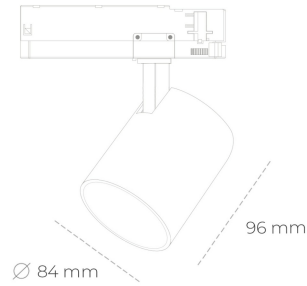

SPOTLIGHT LIDER G 820 25W 23° BLACK MEAT PINK ON/OFF

Article number: N008-K0002-VE820-H5-M23-ZE52_650-S2-###

LED	COB
Light colour	2000 [K] MEAT PINK
CRI	80
Led chip flux	2181 [lm]
Luminous flux	1962 [lm]
System power	25 [W]
Luminaire Efficiency	78 [lm/W]
Beam angle	23°
Controller	ON/OFF
MacAdam	3 SDCM

Spotlight LED

Compact track mounted LED spotlight. Aluminium housing. Available in white, black and grey. Any RAL palette colour available on enquiry. Reflector beams available: 15°, 23°, 38°, 45° and 60°. Maximum power is 25W

LUMINAIRE

Weight	0,69 [kg]
Protection rating IP , IK , class	IP 20, IK 1,
Luminaire colour	BLACK
Cover	Plastic
Operating voltage	220-240V 50-60Hz

Note: All data are typical values. Tolerance of measurements +/-10% System features may change with product improvements due to technical advances.