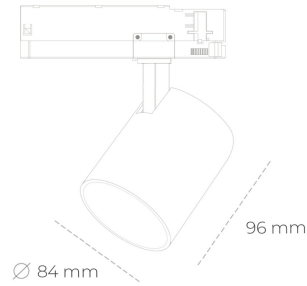

## SPOTLIGHT LIDER G 940 23W 60° BLACK | ON/OFF

Article number: N008-K0002-RF940-H5-M60-ZE52\_600-S2-###

LED	COB
Light colour	4000 [K]
CRI	90
Led chip flux	2899 [lm]
Luminous flux	2609 [lm]
System power	23 [W]
Luminaire Efficiency	113 [lm/W]
Beam angle	60°
Controller	ON/OFF
MacAdam	3 SDCM

### Spotlight LED

Compact track mounted LED spotlight. Aluminium housing. Available in white, black and grey. Any RAL palette colour available on enquiry. Reflector beams available: 15°, 23°, 38°, 45° and 60°. Maximum power is 25W

### LUMINAIRE

Weight	0,69 [kg]
Protection rating IP , IK , class	IP 20, IK 1,
Luminaire colour	BLACK
Cover	Plastic
Operating voltage	220-240V 50-60Hz

Note: All data are typical values. Tolerance of measurements +/-10% System features may change with product improvements due to technical advances.