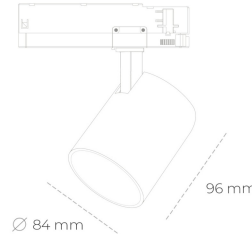

# SPOTLIGHT LIDER G 940 23W 45° BLACK | ON/OFF

Article number: N008-K0002-RF940-H5-M45-ZE52\_600-S2-###

LED	COB
Light colour	4000 [K]
CRI	90
Led chip flux	2899 [lm]
Luminous flux	2609 [lm]
System power	23 [W]
Luminaire Efficiency	113 [lm/W]
Beam angle	45°
Controller	ON/OFF
MacAdam	3 SDCM

### Spotlight LED

Compact track mounted LED spotlight. Aluminium housing. Available in white, black and grey. Any RAL palette colour available on enquiry. Reflector beams available: 15°, 23°, 38°, 45° and 60°. Maximum power is 25W

### LUMINAIRE

Weight	0.69 [kg]
Protection rating IP , IK , class	IP 20, IK 01,
Luminaire colour	BLACK
Cover	Plastic
Operating voltage	220-240V 50-60Hz

Note: All data are typical values. Tolerance of measurements +/-10%  
System features may change with product improvements due to technical advances.