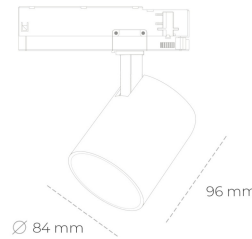

SPOTLIGHT LIDER G 940 14W 38° BLACK | ON/OFF

Article number: N008-K0002-RF940-H5-M38-ZE52_350-S2-###

LED	COB
Light colour	4000 [K]
CRI	90
Led chip flux	1691 [lm]
Luminous flux	1521 [lm]
System power	14 [W]
Luminaire Efficiency	109 [lm/W]
Beam angle	38°
Controller	ON/OFF
MacAdam	3 SDCM

Spotlight LED

Compact track mounted LED spotlight. Aluminium housing. Available in white, black and grey. Any RAL palette colour available on enquiry. Reflector beams available: 15°, 23°, 38°, 45° and 60°. Maximum power is 25W

LUMINAIRE

Weight	0.69 [kg]
Protection rating IP , IK , class	IP 20, IK 01,
Luminaire colour	BLACK
Cover	Plastic
Operating voltage	220-240V 50-60Hz

Note: All data are typical values. Tolerance of measurements +/-10%
System features may change with product improvements due to technical advances.