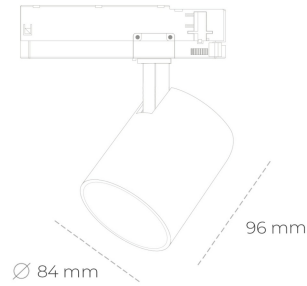

## SPOTLIGHT LIDER G 940 19W 23° BLACK | ON/OFF

Article number: N008-K0002-RF940-H5-M23-ZE52\_500-S2-###

LED	COB
Light colour	4000 [K]
CRI	90
Led chip flux	2416 [lm]
Luminous flux	2174 [lm]
System power	19 [W]
Luminaire Efficiency	114 [lm/W]
Beam angle	23°
Controller	ON/OFF
MacAdam	3 SDCM

### Spotlight LED

Compact track mounted LED spotlight. Aluminium housing. Available in white, black and grey. Any RAL palette colour available on enquiry. Reflector beams available: 15°, 23°, 38°, 45° and 60°. Maximum power is 25W

### LUMINAIRE

Weight	0,69 [kg]
Protection rating IP , IK , class	IP 20, IK 1,
Luminaire colour	BLACK
Cover	Plastic
Operating voltage	220-240V 50-60Hz

Note: All data are typical values. Tolerance of measurements +/-10% System features may change with product improvements due to technical advances.