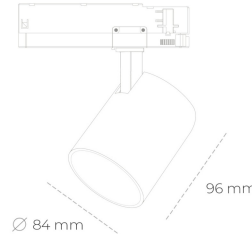

SPOTLIGHT LIDER G 940 25W 15° BLACK | ON/OFF

Article number: N008-K0002-RF940-H5-M15-ZE52_650-S2-###

LED	COB
Light colour	4000 [K]
CRI	90
Led chip flux	3141 [lm]
Luminous flux	2826 [lm]
System power	25 [W]
Luminaire Efficiency	113 [lm/W]
Beam angle	15°
Controller	ON/OFF
MacAdam	3 SDCM

Spotlight LED

Compact track mounted LED spotlight. Aluminium housing. Available in white, black and grey. Any RAL palette colour available on enquiry. Reflector beams available: 15°, 23°, 38°, 45° and 60°. Maximum power is 25W

LUMINAIRE

Weight	0.69 [kg]
Protection rating IP , IK , class	IP 20, IK 01,
Luminaire colour	BLACK
Cover	Plastic
Operating voltage	220-240V 50-60Hz

Note: All data are typical values. Tolerance of measurements +/-10%
System features may change with product improvements due to technical advances.