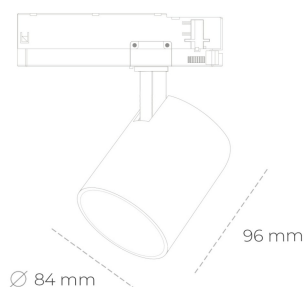

SPOTLIGHT LIDER G 940 14W 15° BLACK | ON/OFF

LED	COB
Light colour	4000 [K] |
CRI	90
Led chip flux	1691 [lm]
Luminous flux	1521 [lm]
System power	14 [W]
Luminaire Efficiency	109 [lm/W]
Beam angle	15°
Controller	ON/OFF
MacAdam	3 SDCM

Spotlight LED

Compact track mounted LED spotlight. Aluminium housing. Available in white, black and grey. Any RAL palette colour available on enquiry. Reflector beams available: 15°, 23°, 38°, 45° and 60°. Maximum power is 25W

LUMINAIRE

Weight	0,69 [kg]
Protection rating IP , IK , class	IP 20, IK 1,
Luminaire colour	BLACK
Cover	Plastic
Operating voltage	220-240V 50-60Hz

Note: All data are typical values. Tolerance of measurements +/-10% System features may change with product improvements due to technical advances.

OPTIONS

RAL colours on inquiry, honeycomb louver on inquiry , Casambi on inquiry, DALI on inquiry, Phase-cut dimming on inquiry.

Generated: 22.06.2024

+48 32 388 80 00

www.cora.pl
cora@cora.pl

Street: Ignatza Hakuby 18
41-914 Bytom, Polska