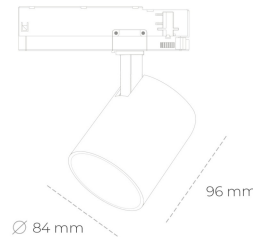

# SPOTLIGHT LIDER G 930 25W 45° BLACK | ON/OFF

Article number: N008-K0002-RF930-H5-M45-ZE52\_650-S2-###

LED	COB
Light colour	3000 [K]
CRI	90
Led chip flux	2997 [lm]
Luminous flux	2697 [lm]
System power	25 [W]
Luminaire Efficiency	108 [lm/W]
Beam angle	45°
Controller	ON/OFF
MacAdam	3 SDCM

## Spotlight LED

Compact track mounted LED spotlight. Aluminium housing. Available in white, black and grey. Any RAL palette colour available on enquiry. Reflector beams available: 15°, 23°, 38°, 45° and 60°. Maximum power is 25W

## LUMINAIRE

Weight	0.69 [kg]
Protection rating IP , IK , class	IP 20, IK 01,
Luminaire colour	BLACK
Cover	Plastic
Operating voltage	220-240V 50-60Hz

Note: All data are typical values. Tolerance of measurements +/-10%  
System features may change with product improvements due to technical advances.