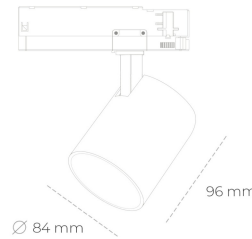

SPOTLIGHT LIDER G 930 23W 38° BLACK | ON/OFF

Article number: N008-K0002-RF930-H5-M38-ZE52_600-S2-###

LED	COB
Light colour	3000 [K]
CRI	90
Led chip flux	2767 [lm]
Luminous flux	2490 [lm]
System power	23 [W]
Luminaire Efficiency	108 [lm/W]
Beam angle	38°
Controller	ON/OFF
MacAdam	3 SDCM

Spotlight LED

Compact track mounted LED spotlight. Aluminium housing. Available in white, black and grey. Any RAL palette colour available on enquiry. Reflector beams available: 15°, 23°, 38°, 45° and 60°. Maximum power is 25W

LUMINAIRE

Weight	0.69 [kg]
Protection rating IP , IK , class	IP 20, IK 01,
Luminaire colour	BLACK
Cover	Plastic
Operating voltage	220-240V 50-60Hz

Note: All data are typical values. Tolerance of measurements +/-10%
System features may change with product improvements due to technical advances.