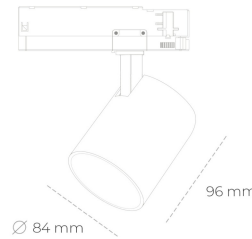

SPOTLIGHT LIDER G 930 19W 38° BLACK | ON/OFF

Article number: N008-K0002-RF930-H5-M38-ZE52_500-S2-###

LED	COB
Light colour	3000 [K]
CRI	90
Led chip flux	2305 [lm]
Luminous flux	2074 [lm]
System power	19 [W]
Luminaire Efficiency	109 [lm/W]
Beam angle	38°
Controller	ON/OFF
MacAdam	3 SDCM

Spotlight LED

Compact track mounted LED spotlight. Aluminium housing. Available in white, black and grey. Any RAL palette colour available on enquiry. Reflector beams available: 15°, 23°, 38°, 45° and 60°. Maximum power is 25W

LUMINAIRE

Weight	0.69 [kg]
Protection rating IP , IK , class	IP 20, IK 01,
Luminaire colour	BLACK
Cover	Plastic
Operating voltage	220-240V 50-60Hz

Note: All data are typical values. Tolerance of measurements +/-10%
System features may change with product improvements due to technical advances.