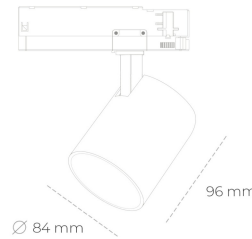

# SPOTLIGHT LIDER G 930 14W 38° BLACK | ON/OFF

Article number: N008-K0002-RF930-H5-M38-ZE52\_350-S2-###

LED	COB
Light colour	3000 [K]
CRI	90
Led chip flux	1613 [lm]
Luminous flux	1451 [lm]
System power	14 [W]
Luminaire Efficiency	104 [lm/W]
Beam angle	38°
Controller	ON/OFF
MacAdam	3 SDCM

## Spotlight LED

Compact track mounted LED spotlight. Aluminium housing. Available in white, black and grey. Any RAL palette colour available on enquiry. Reflector beams available: 15°, 23°, 38°, 45° and 60°. Maximum power is 25W

## LUMINAIRE

Weight	0.69 [kg]
Protection rating IP , IK , class	IP 20, IK 01,
Luminaire colour	BLACK
Cover	Plastic
Operating voltage	220-240V 50-60Hz

Note: All data are typical values. Tolerance of measurements +/-10%  
System features may change with product improvements due to technical advances.