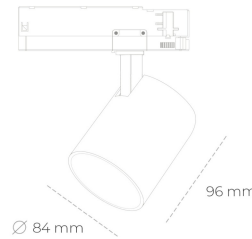

SPOTLIGHT LIDER G 930 19W 23° BLACK | ON/OFF

Article number: N008-K0002-RF930-H5-M23-ZE52_500-S2-###

LED	COB
Light colour	3000 [K]
CRI	90
Led chip flux	2305 [lm]
Luminous flux	2074 [lm]
System power	19 [W]
Luminaire Efficiency	109 [lm/W]
Beam angle	23°
Controller	ON/OFF
MacAdam	3 SDCM

Spotlight LED

Compact track mounted LED spotlight. Aluminium housing. Available in white, black and grey. Any RAL palette colour available on enquiry. Reflector beams available: 15°, 23°, 38°, 45° and 60°. Maximum power is 25W

LUMINAIRE

Weight	0.69 [kg]
Protection rating IP , IK , class	IP 20, IK 01,
Luminaire colour	BLACK
Cover	Plastic
Operating voltage	220-240V 50-60Hz

Note: All data are typical values. Tolerance of measurements +/-10%
System features may change with product improvements due to technical advances.