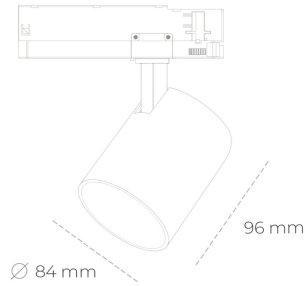

## SPOTLIGHT LIDER G 930 23W 15° BLACK | ON/OFF

Article number: N008-K0002-RF930-H5-M15-ZE52\_600-S2-###

LED	COB
Light colour	3000 [K]
CRI	90
Led chip flux	2767 [lm]
Luminous flux	2490 [lm]
System power	23 [W]
Luminaire Efficiency	108 [lm/W]
Beam angle	15°
Controller	ON/OFF
MacAdam	3 SDCM

### Spotlight LED

Compact track mounted LED spotlight. Aluminium housing. Available in white, black and grey. Any RAL palette colour available on enquiry. Reflector beams available: 15°, 23°, 38°, 45° and 60°. Maximum power is 25W

### LUMINAIRE

Weight	0,69 [kg]
Protection rating IP , IK , class	IP 20, IK 1,
Luminaire colour	BLACK
Cover	Plastic
Operating voltage	220-240V 50-60Hz

Note: All data are typical values. Tolerance of measurements +/-10% System features may change with product improvements due to technical advances.