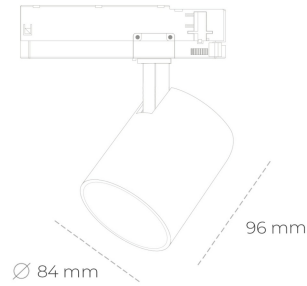

SPOTLIGHT LIDER G 927 19W 60° BLACK | ON/OFF

Article number: N008-K0002-RF927-H5-M60-ZE52_500-S2-###

LED	COB
Light colour	2700 [K]
CRI	80
Led chip flux	2222 [lm]
Luminous flux	1999 [lm]
System power	19 [W]
Luminaire Efficiency	105 [lm/W]
Beam angle	60°
Controller	ON/OFF
MacAdam	3 SDCM

Spotlight LED

Compact track mounted LED spotlight. Aluminium housing. Available in white, black and grey. Any RAL palette colour available on enquiry. Reflector beams available: 15°, 23°, 38°, 45° and 60°. Maximum power is 25W

LUMINAIRE

Weight	0,69 [kg]
Protection rating IP , IK , class	IP 20, IK 1,
Luminaire colour	BLACK
Cover	Plastic
Operating voltage	220-240V 50-60Hz

Note: All data are typical values. Tolerance of measurements +/-10% System features may change with product improvements due to technical advances.