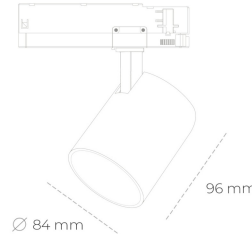

SPOTLIGHT LIDER G 927 10W 45° BLACK | ON/OFF

Article number: N008-K0002-RF927-H5-M45-ZE62_250-S2-###

LED	COB
Light colour	2700 [K]
CRI	80
Led chip flux	1111 [lm]
Luminous flux	999 [lm]
System power	10 [W]
Luminaire Efficiency	100 [lm/W]
Beam angle	45°
Controller	ON/OFF
MacAdam	3 SDCM

Spotlight LED

Compact track mounted LED spotlight. Aluminium housing. Available in white, black and grey. Any RAL palette colour available on enquiry. Reflector beams available: 15°, 23°, 38°, 45° and 60°. Maximum power is 25W

LUMINAIRE

Weight	0.69 [kg]
Protection rating IP , IK , class	IP 20, IK 01,
Luminaire colour	BLACK
Cover	Plastic
Operating voltage	220-240V 50-60Hz

Note: All data are typical values. Tolerance of measurements +/-10%
System features may change with product improvements due to technical advances.