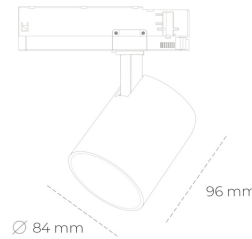

SPOTLIGHT LIDER G 927 23W 45° BLACK | ON/OFF

Article number: N008-K0002-RF927-H5-M45-ZE52_600-S2-###

| | |
|----------------------|------------|
| LED | COB |
| Light colour | 2700 [K] |
| CRI | 80 |
| Led chip flux | 2667 [lm] |
| Luminous flux | 2400 [lm] |
| System power | 23 [W] |
| Luminaire Efficiency | 104 [lm/W] |
| Beam angle | 45° |
| Controller | ON/OFF |
| MacAdam | 3 SDCM |

Spotlight LED

Compact track mounted LED spotlight. Aluminium housing. Available in white, black and grey. Any RAL palette colour available on enquiry. Reflector beams available: 15°, 23°, 38°, 45° and 60°. Maximum power is 25W

LUMINAIRE

| | |
|-----------------------------------|------------------|
| Weight | 0.69 [kg] |
| Protection rating IP , IK , class | IP 20, IK 01, |
| Luminaire colour | BLACK |
| Cover | Plastic |
| Operating voltage | 220-240V 50-60Hz |