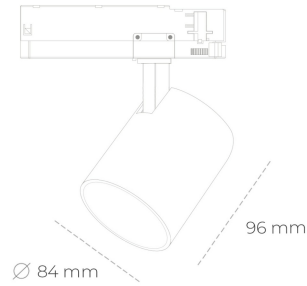

SPOTLIGHT LIDER G 927 10W 23° BLACK | ON/OFF

Article number: N008-K0002-RF927-H5-M23-ZE62_250-S2-###

LED	COB
Light colour	2700 [K]
CRI	80
Led chip flux	1111 [lm]
Luminous flux	999 [lm]
System power	10 [W]
Luminaire Efficiency	100 [lm/W]
Beam angle	23°
Controller	ON/OFF
MacAdam	3 SDCM

Spotlight LED

Compact track mounted LED spotlight. Aluminium housing. Available in white, black and grey. Any RAL palette colour available on enquiry. Reflector beams available: 15°, 23°, 38°, 45° and 60°. Maximum power is 25W

LUMINAIRE

Weight	0,69 [kg]
Protection rating IP , IK , class	IP 20, IK 1,
Luminaire colour	BLACK
Cover	Plastic
Operating voltage	220-240V 50-60Hz

Note: All data are typical values. Tolerance of measurements +/-10% System features may change with product improvements due to technical advances.