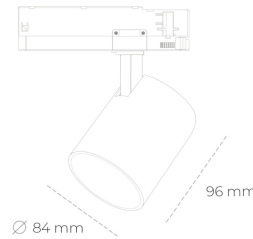

SPOTLIGHT LIDER G 927 21W 23° BLACK | ON/OFF

Article number: N008-K0002-RF927-H5-M23-ZE52_550-S2-###

LED	COB
Light colour	2700 [K]
CRI	80
Led chip flux	2444 [lm]
Luminous flux	2199 [lm]
System power	21 [W]
Luminaire Efficiency	105 [lm/W]
Beam angle	23°
Controller	ON/OFF
MacAdam	3 SDCM

Spotlight LED

Compact track mounted LED spotlight. Aluminium housing. Available in white, black and grey. Any RAL palette colour available on enquiry. Reflector beams available: 15°, 23°, 38°, 45° and 60°. Maximum power is 25W

LUMINAIRE

Weight	0.69 [kg]
Protection rating IP , IK , class	IP 20, IK 01,
Luminaire colour	BLACK
Cover	Plastic
Operating voltage	220-240V 50-60Hz

Note: All data are typical values. Tolerance of measurements +/-10%
System features may change with product improvements due to technical advances.