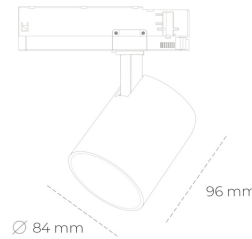

SPOTLIGHT LIDER G 927 19W 23° BLACK | ON/OFF

Article number: N008-K0002-RF927-H5-M23-ZE52_500-S2-###

LED	COB
Light colour	2700 [K]
CRI	80
Led chip flux	2222 [lm]
Luminous flux	1999 [lm]
System power	19 [W]
Luminaire Efficiency	105 [lm/W]
Beam angle	23°
Controller	ON/OFF
MacAdam	3 SDCM

Spotlight LED

Compact track mounted LED spotlight. Aluminium housing. Available in white, black and grey. Any RAL palette colour available on enquiry. Reflector beams available: 15°, 23°, 38°, 45° and 60°. Maximum power is 25W

LUMINAIRE

Weight	0.69 [kg]
Protection rating IP , IK , class	IP 20, IK 01,
Luminaire colour	BLACK
Cover	Plastic
Operating voltage	220-240V 50-60Hz

Note: All data are typical values. Tolerance of measurements +/-10%
System features may change with product improvements due to technical advances.