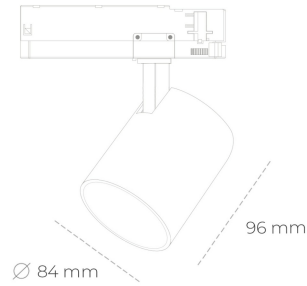

## SPOTLIGHT LIDER G 850 25W 60° BLACK | ON/OFF

Article number: N008-K0002-RF850-H5-M60-ZE52\_650-S2-###

LED	COB
Light colour	5000 [K]
CRI	80
Led chip flux	3764 [lm]
Luminous flux	3387 [lm]
System power	25 [W]
Luminaire Efficiency	135 [lm/W]
Beam angle	60°
Controller	ON/OFF
MacAdam	3 SDCM

### Spotlight LED

Compact track mounted LED spotlight. Aluminium housing. Available in white, black and grey. Any RAL palette colour available on enquiry. Reflector beams available: 15°, 23°, 38°, 45° and 60°. Maximum power is 25W

### LUMINAIRE

Weight	0,69 [kg]
Protection rating IP , IK , class	IP 20, IK 1,
Luminaire colour	BLACK
Cover	Plastic
Operating voltage	220-240V 50-60Hz

Note: All data are typical values. Tolerance of measurements +/-10% System features may change with product improvements due to technical advances.