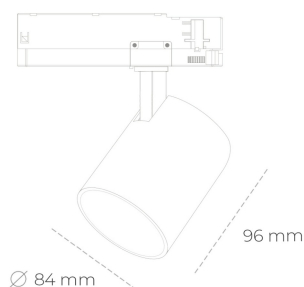

SPOTLIGHT LIDER G 850 23W 45° BLACK | ON/OFF

LED	COB
Light colour	5000 [K] |
CRI	80
Led chip flux	3475 [lm]
Luminous flux	3127 [lm]
System power	23 [W]
Luminaire Efficiency	136 [lm/W]
Beam angle	45°
Controller	ON/OFF
MacAdam	3 SDCM

Spotlight LED

Compact track mounted LED spotlight. Aluminium housing. Available in white, black and grey. Any RAL palette colour available on enquiry. Reflector beams available: 15°, 23°, 38°, 45° and 60°. Maximum power is 25W

LUMINAIRE

Weight	0,69 [kg]
Protection rating IP , IK , class	IP 20, IK 1,
Luminaire colour	BLACK
Cover	Plastic
Operating voltage	220-240V 50-60Hz

Note: All data are typical values. Tolerance of measurements +/-10% System features may change with product improvements due to technical advances.

OPTIONS

RAL colours on inquiry, honeycomb louver on inquiry , Casambi on inquiry, DALI on inquiry, Phase-cut dimming on inquiry.

Generated: 23.06.2024

+48 32 388 80 00

www.cora.pl
cora@cora.pl

Street: Ignatza Hakuby 18
41-914 Bytom, Polska