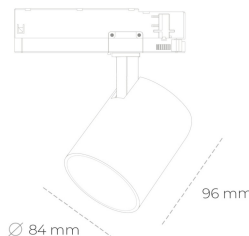

# SPOTLIGHT LIDER G 850 19W 38° BLACK | ON/OFF

Article number: N008-K0002-RF850-H5-M38-ZE52\_500-S2-###

|                      |            |
|----------------------|------------|
| LED                  | COB        |
| Light colour         | 5000 [K]   |
| CRI                  | 80         |
| Led chip flux        | 2895 [lm]  |
| Luminous flux        | 2605 [lm]  |
| System power         | 19 [W]     |
| Luminaire Efficiency | 137 [lm/W] |
| Beam angle           | 38°        |
| Controller           | ON/OFF     |
| MacAdam              | 3 SDCM     |

## Spotlight LED

Compact track mounted LED spotlight. Aluminium housing. Available in white, black and grey. Any RAL palette colour available on enquiry. Reflector beams available: 15°, 23°, 38°, 45° and 60°. Maximum power is 25W

## LUMINAIRE

|                                   |                  |
|-----------------------------------|------------------|
| Weight                            | 0.69 [kg]        |
| Protection rating IP , IK , class | IP 20, IK 01,    |
| Luminaire colour                  | BLACK            |
| Cover                             | Plastic          |
| Operating voltage                 | 220-240V 50-60Hz |