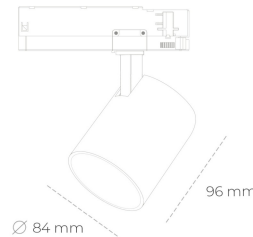

SPOTLIGHT LIDER G 850 14W 38° BLACK | ON/OFF

Article number: N008-K0002-RF850-H5-M38-ZE52_350-S2-###

LED	COB
Light colour	5000 [K]
CRI	80
Led chip flux	2027 [lm]
Luminous flux	1824 [lm]
System power	14 [W]
Luminaire Efficiency	130 [lm/W]
Beam angle	38°
Controller	ON/OFF
MacAdam	3 SDCM

Spotlight LED

Compact track mounted LED spotlight. Aluminium housing. Available in white, black and grey. Any RAL palette colour available on enquiry. Reflector beams available: 15°, 23°, 38°, 45° and 60°. Maximum power is 25W

LUMINAIRE

Weight	0.69 [kg]
Protection rating IP , IK , class	IP 20, IK 01,
Luminaire colour	BLACK
Cover	Plastic
Operating voltage	220-240V 50-60Hz

Note: All data are typical values. Tolerance of measurements +/-10%
System features may change with product improvements due to technical advances.