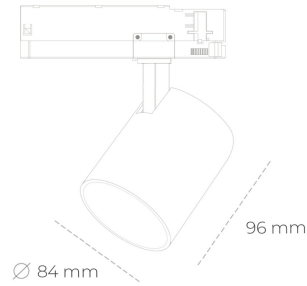

SPOTLIGHT LIDER G 850 21W 15° BLACK | ON/OFF

Article number: N008-K0002-RF850-H5-M15-ZE52_550-S2-###

LED	COB
Light colour	5000 [K]
CRI	80
Led chip flux	3185 [lm]
Luminous flux	2866 [lm]
System power	21 [W]
Luminaire Efficiency	136 [lm/W]
Beam angle	15°
Controller	ON/OFF
MacAdam	3 SDCM

Spotlight LED

Compact track mounted LED spotlight. Aluminium housing. Available in white, black and grey. Any RAL palette colour available on enquiry. Reflector beams available: 15°, 23°, 38°, 45° and 60°. Maximum power is 25W

LUMINAIRE

Weight	0,69 [kg]
Protection rating IP , IK , class	IP 20, IK 1,
Luminaire colour	BLACK
Cover	Plastic
Operating voltage	220-240V 50-60Hz

Note: All data are typical values. Tolerance of measurements +/-10% System features may change with product improvements due to technical advances.