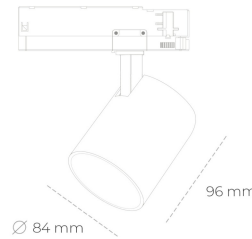

# SPOTLIGHT LIDER G 850 14W 15° BLACK | ON/OFF

Article number: N008-K0002-RF850-H5-M15-ZE52\_350-S2-###

LED	COB
Light colour	5000 [K]
CRI	80
Led chip flux	2027 [lm]
Luminous flux	1824 [lm]
System power	14 [W]
Luminaire Efficiency	130 [lm/W]
Beam angle	15°
Controller	ON/OFF
MacAdam	3 SDCM

### Spotlight LED

Compact track mounted LED spotlight. Aluminium housing. Available in white, black and grey. Any RAL palette colour available on enquiry. Reflector beams available: 15°, 23°, 38°, 45° and 60°. Maximum power is 25W

### LUMINAIRE

Weight	0.69 [kg]
Protection rating IP , IK , class	IP 20, IK 01,
Luminaire colour	BLACK
Cover	Plastic
Operating voltage	220-240V 50-60Hz

Note: All data are typical values. Tolerance of measurements +/-10%  
System features may change with product improvements due to technical advances.