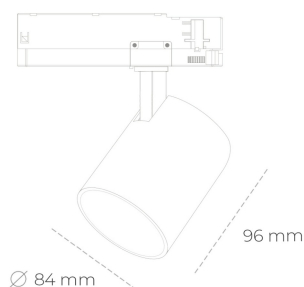

## SPOTLIGHT LIDER G 840 10W 60° BLACK | ON/OFF

Article number: N008-K0002-RF840-H5-M60-ZE62\_250-S2-###

LED	COB
Light colour	4000 [K]
CRI	80
Led chip flux	1419 [lm]
Luminous flux	1277 [lm]
System power	10 [W]
Luminaire Efficiency	128 [lm/W]
Beam angle	60°
Controller	ON/OFF
MacAdam	3 SDCM

### Spotlight LED

Compact track mounted LED spotlight. Aluminium housing. Available in white, black and grey. Any RAL palette colour available on enquiry. Reflector beams available: 15°, 23°, 38°, 45° and 60°. Maximum power is 25W

### LUMINAIRE

Weight	0,69 [kg]
Protection rating IP , IK , class	IP 20, IK 1,
Luminaire colour	BLACK
Cover	Plastic
Operating voltage	220-240V 50-60Hz

Note: All data are typical values. Tolerance of measurements +/-10% System features may change with product improvements due to technical advances.