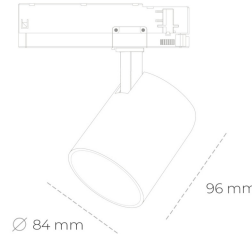

# SPOTLIGHT LIDER G 840 25W 45° BLACK | ON/OFF

Article number: N008-K0002-RF840-H5-M45-ZE52\_650-S2-###

LED	COB
Light colour	4000 [K]
CRI	80
Led chip flux	3690 [lm]
Luminous flux	3321 [lm]
System power	25 [W]
Luminaire Efficiency	133 [lm/W]
Beam angle	45°
Controller	ON/OFF
MacAdam	3 SDCM

## Spotlight LED

Compact track mounted LED spotlight. Aluminium housing. Available in white, black and grey. Any RAL palette colour available on enquiry. Reflector beams available: 15°, 23°, 38°, 45° and 60°. Maximum power is 25W

## LUMINAIRE

Weight	0.69 [kg]
Protection rating IP , IK , class	IP 20, IK 01,
Luminaire colour	BLACK
Cover	Plastic
Operating voltage	220-240V 50-60Hz

Note: All data are typical values. Tolerance of measurements +/-10%  
System features may change with product improvements due to technical advances.