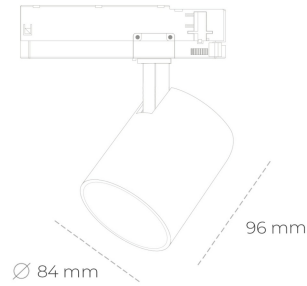

SPOTLIGHT LIDER G 840 25W 38° BLACK | ON/OFF

Article number: N008-K0002-RF840-H5-M38-ZE52_650-S2-###

LED	COB
Light colour	4000 [K]
CRI	80
Led chip flux	3690 [lm]
Luminous flux	3321 [lm]
System power	25 [W]
Luminaire Efficiency	133 [lm/W]
Beam angle	38°
Controller	ON/OFF
MacAdam	3 SDCM

Spotlight LED

Compact track mounted LED spotlight. Aluminium housing. Available in white, black and grey. Any RAL palette colour available on enquiry. Reflector beams available: 15°, 23°, 38°, 45° and 60°. Maximum power is 25W

LUMINAIRE

Weight	0,69 [kg]
Protection rating IP , IK , class	IP 20, IK 1,
Luminaire colour	BLACK
Cover	Plastic
Operating voltage	220-240V 50-60Hz

Note: All data are typical values. Tolerance of measurements +/-10% System features may change with product improvements due to technical advances.