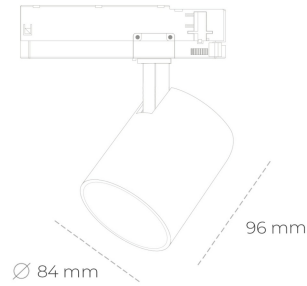

SPOTLIGHT LIDER G 840 23W 23° BLACK | ON/OFF

Article number: N008-K0002-RF840-H5-M23-ZE52_600-S2-###

LED	COB
Light colour	4000 [K]
CRI	80
Led chip flux	3407 [lm]
Luminous flux	3066 [lm]
System power	23 [W]
Luminaire Efficiency	133 [lm/W]
Beam angle	23°
Controller	ON/OFF
MacAdam	3 SDCM

Spotlight LED

Compact track mounted LED spotlight. Aluminium housing. Available in white, black and grey. Any RAL palette colour available on enquiry. Reflector beams available: 15°, 23°, 38°, 45° and 60°. Maximum power is 25W

LUMINAIRE

Weight	0,69 [kg]
Protection rating IP , IK , class	IP 20, IK 1,
Luminaire colour	BLACK
Cover	Plastic
Operating voltage	220-240V 50-60Hz

Note: All data are typical values. Tolerance of measurements +/-10% System features may change with product improvements due to technical advances.