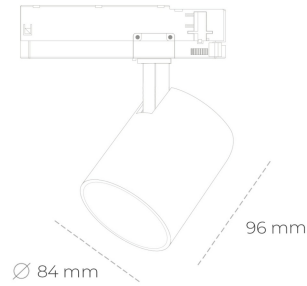

SPOTLIGHT LIDER G 840 19W 23° BLACK | ON/OFF

Article number: N008-K0002-RF840-H5-M23-ZE52_500-S2-###

LED	COB
Light colour	4000 [K]
CRI	80
Led chip flux	2839 [lm]
Luminous flux	2555 [lm]
System power	19 [W]
Luminaire Efficiency	134 [lm/W]
Beam angle	23°
Controller	ON/OFF
MacAdam	3 SDCM

Spotlight LED

Compact track mounted LED spotlight. Aluminium housing. Available in white, black and grey. Any RAL palette colour available on enquiry. Reflector beams available: 15°, 23°, 38°, 45° and 60°. Maximum power is 25W

LUMINAIRE

Weight	0,69 [kg]
Protection rating IP , IK , class	IP 20, IK 1,
Luminaire colour	BLACK
Cover	Plastic
Operating voltage	220-240V 50-60Hz

Note: All data are typical values. Tolerance of measurements +/-10% System features may change with product improvements due to technical advances.